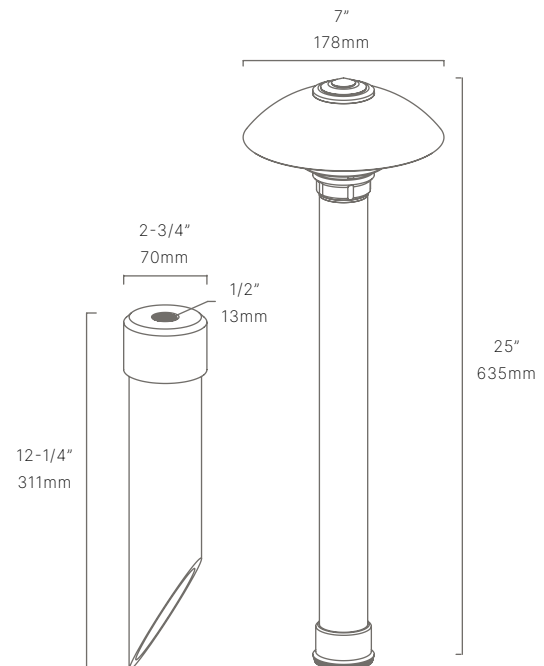

### AVAILABLE FINISHES:

**NAT**  
Natural Brass/  
Copper

**BLP**  
Bronze Living  
Patina

**BLPX**  
Extra Dark Bronze  
Living Patina

**NI**  
Nickel PVD

FIXTURE DIMENSIONS	W7" x H25"
LIGHT SOURCE	Integrated LED
COLOR TEMPERATURES	2700K, 3000K
WATTAGES	10W, 15W
CRI (RA)	80 CRI
VOLTAGE	12V
DELIVERED LUMENS	229lm (3000K)
DIMMABLE	Yes, Dim to <10% via Transformer
DRIVER	Yes, 12V Integral Constant Current
TRANSFORMER	No, 12V AC/DC Transformer Required
MOUNT	Yes, Included 1/2" NPS Adapter
GROUND STAKE	Yes, Included MGS001612
FINISH	Included Natural
MATERIAL	Brass & Copper
WIRE LENGTH	24"
LOCATION	Exterior Wet
CERTIFICATIONS	UL, IP66, IP67, Dark Sky